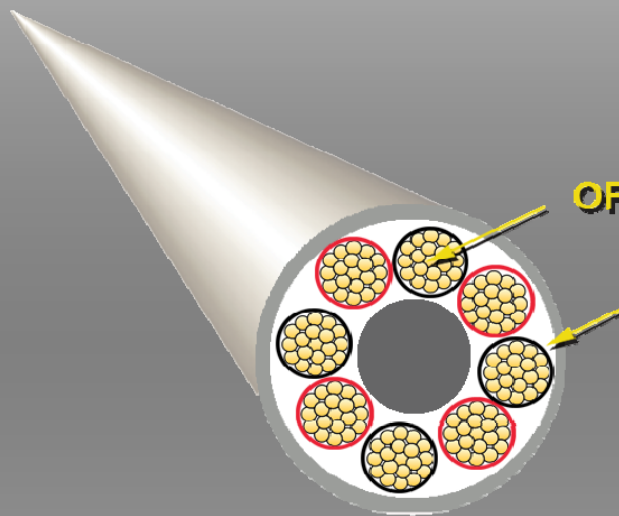

STRAIGHT WIRE

SOUNDSTAGE

SPEAKER CABLE

OFHC Copper Conductors
For accurate, uncolored presentation

Polypropylene Insulation
Delivers All for the Power and Signal

Helix Design
Produces authentic soundstage

SOUNDSTAGE speaker cable combines high quality materials and design at a competitive price. Providing tight bass and focused upper registers in a compact design, **SOUNDSTAGE** delivers signal and power with ease for systems enthusiasts that demand accurate presentations with delicate details clearly apparent.

SOUNDSTAGE features eight OFHC copper conductors sheathed in a low dielectric Polypropylene, helically twisted to minimize distortions and covered in a soft TPR durable jacket that minimizes mechanical noise and vibrations. The cable can be run as a two conductor 12 gauge format or as a four-conductor internal bi-wire format to meet the requirements of many home theater and audiophile speakers.

LEVEL 2 - ENHANCED

SIGNIFICANT ADVANCEMENT BEYOND STANDARD CABLES