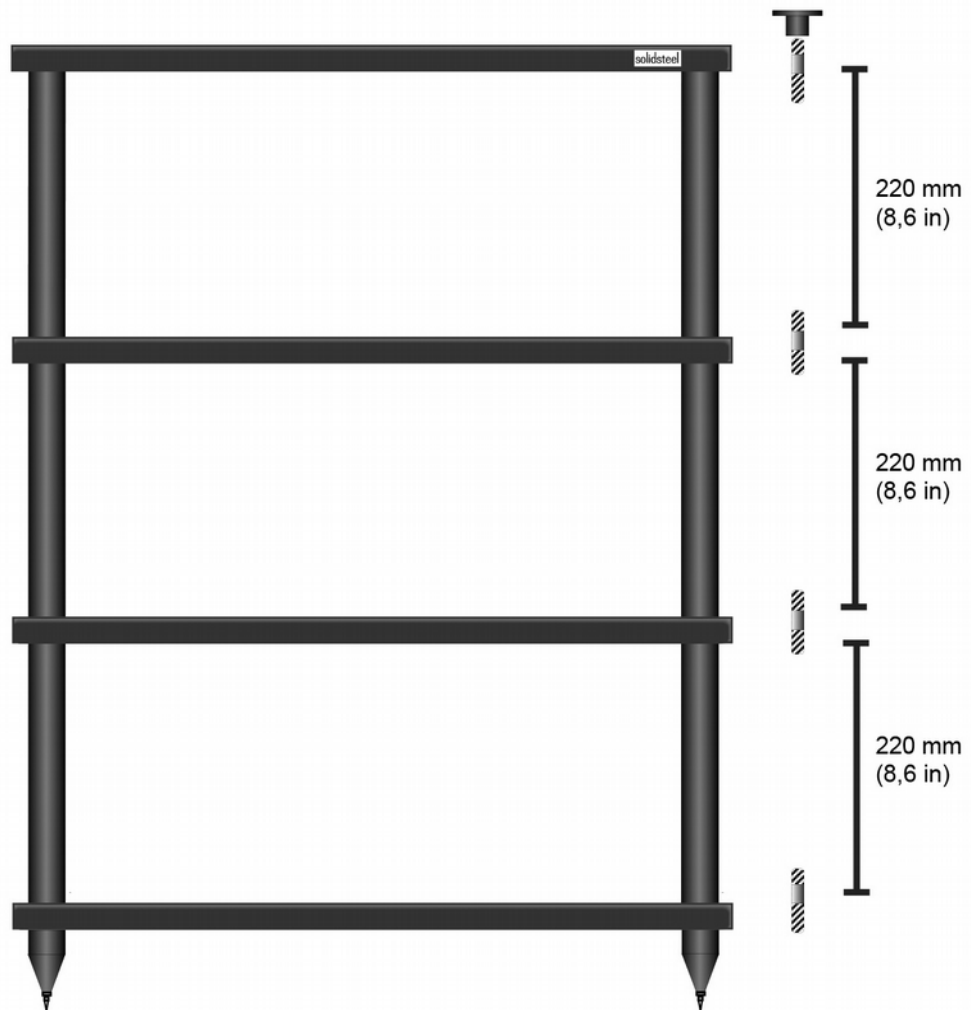

solidsteel

S2-3 Audio rack

Width of 584 mm (23,0 inches), Depth of 430 mm (16,9 inches) and 591 mm of Height (23,2 inches)
Inner shelves dimensions of Width 500 mm (19,68 inches) and Depth of 430 mm (16,9 inches) for all.

solidsteel

S2-4 Audio rack

Width of 584 mm (23,0 inches), Depth of 430 mm (16,9 inches) and 828 mm of Height (32,6 inches)

Inner shelves dimensions of Width 500 mm (19,68 inches) and Depth of 430 mm (16,9 inches) for all.

solidsteel

S2-5 Audio rack

Width of 584 mm (23,0 inches), Depth of 430 mm (16,9 inches) and 1070 mm of Height (42,12 inches)

Inner shelves dimensions of Width 500 mm (19,68 inches) and Depth of 430 mm (16,9 inches) for all.