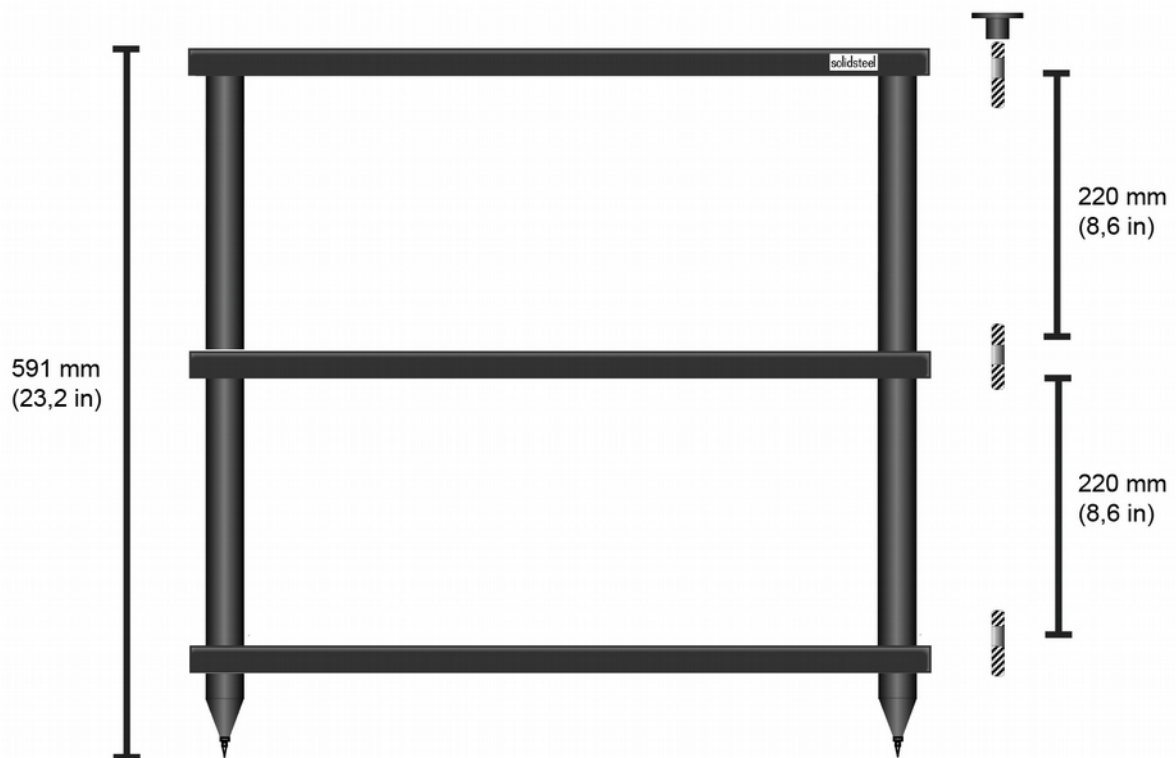

solidsteel

S2-3 Audio rack

Width of 584 mm (23,0 inches), Depth of 430 mm (16,9 inches) and 591 mm of Height (23,2 inches)
Inner shelves dimensions of Width 500 mm (19,68 inches) and Depth of 430 mm (16,9 inches) for all.

solidsteel

S2-4 Audio rack

Width of 584 mm (23,0 inches), Depth of 430 mm (16,9 inches) and 828 mm of Height (32,6 inches)

Inner shelves dimensions of Width 500 mm (19,68 inches) and Depth of 430 mm (16,9 inches) for all.

solidsteel

S2-5 Audio rack

Width of 584 mm (23,0 inches), Depth of 430 mm (16,9 inches) and 1070 mm of Height (42,12 inches)

Inner shelves dimensions of Width 500 mm (19,68 inches) and Depth of 430 mm (16,9 inches) for all.