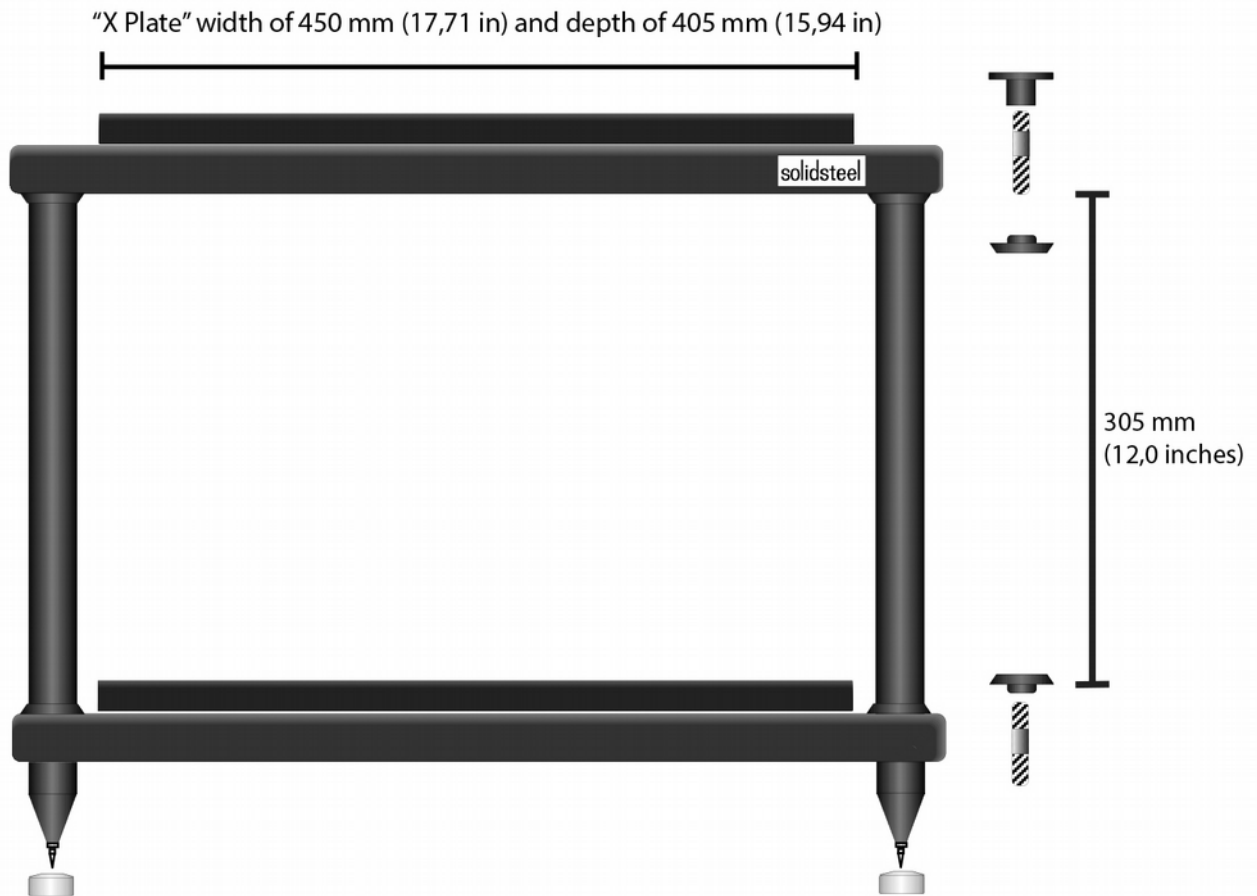

solidsteel

S5-2 Audio rack

Width of 584 mm (23,0 inches), Depth of 430 mm (16,9 inches) and 500 mm of Height (19,7 inches)

solidsteel

S5-3 Audio rack

Width of 584 mm (23,0 inches), Depth of 430 mm (16,9 inches) and 755 mm of Height (29,7 inches)

solidsteel

S5-4 Audio rack

Width of 584 mm (23,0 inches), Depth of 430 mm (16,9 inches) and 1010 mm of Height (39,7 inches)

"X Plate" width of 450 mm (17,71 in) and depth of 405 mm (15,94 in)

solidsteel

S5-5 Audio rack

Width of 584 mm (23,0 inches), Depth of 430 mm (16,9 inches) and 1085 mm of Height (42,7 inches)

"X Plate" width of 450 mm (17,71 in) and depth of 405 mm (15,94 in)