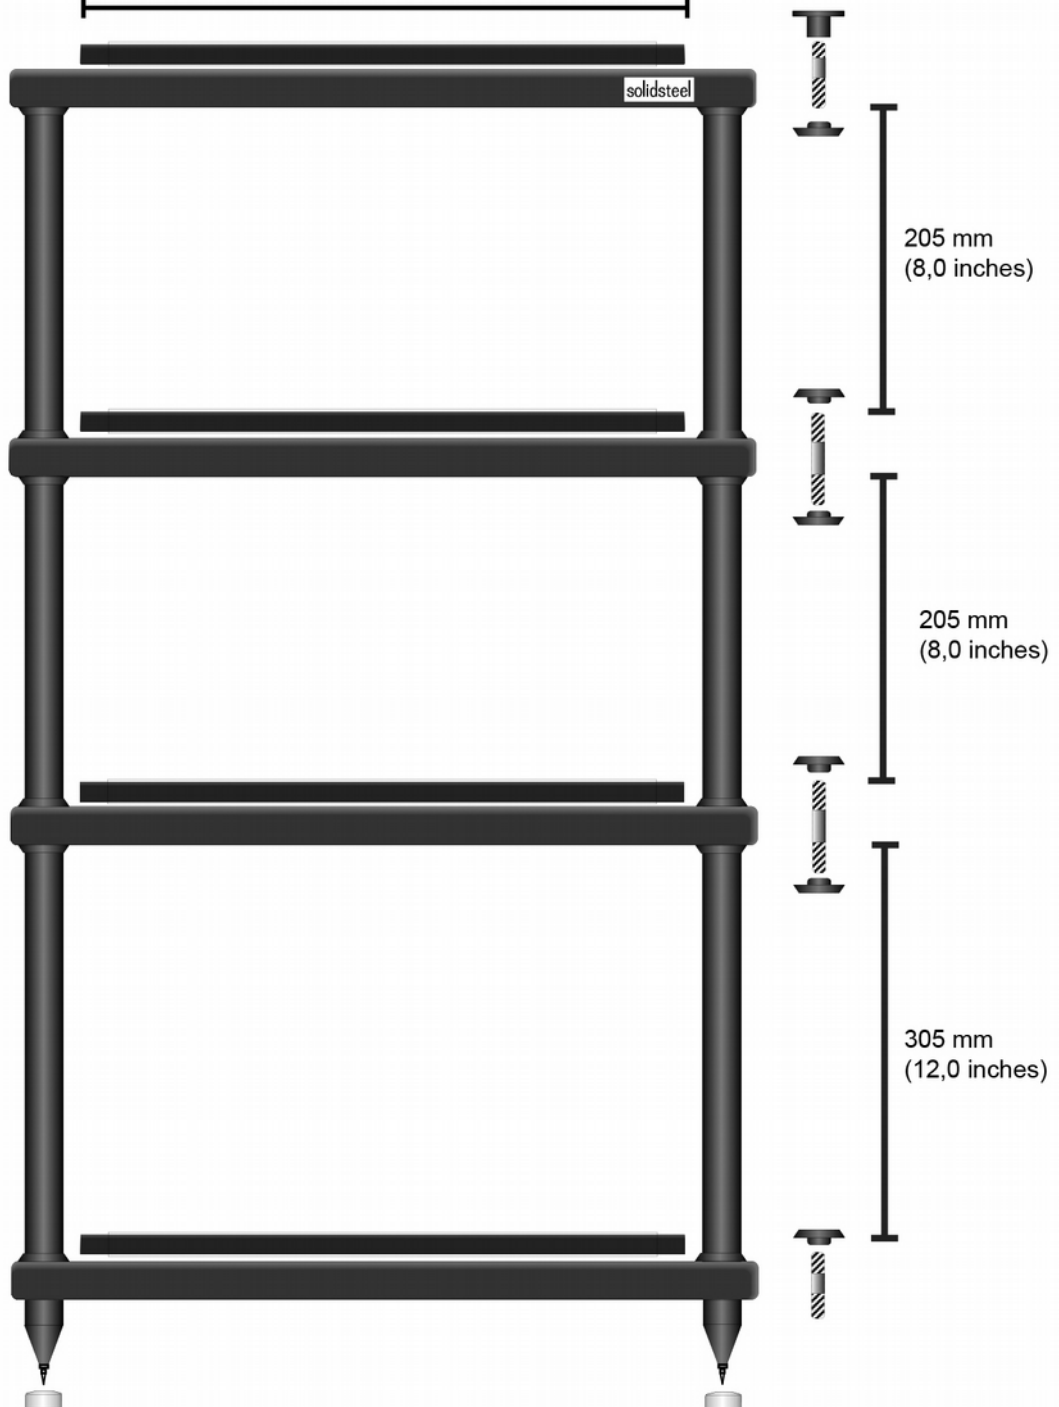

solidsteel

S5-2 Audio rack

Width of 584 mm (23,0 inches), Depth of 430 mm (16,9 inches) and 500 mm of Height (19,7 inches)

solidsteel

S5-3 Audio rack

Width of 584 mm (23,0 inches), Depth of 430 mm (16,9 inches) and 755 mm of Height (29,7 inches)

solidsteel

S5-4 Audio rack

Width of 584 mm (23,0 inches), Depth of 430 mm (16,9 inches) and 1010 mm of Height (39,7 inches)

"X Plate" width of 450 mm (17,71 in) and depth of 405 mm (15,94 in)

solidsteel

S5-5 Audio rack

Width of 584 mm (23,0 inches), Depth of 430 mm (16,9 inches) and 1085 mm of Height (42,7 inches)

"X Plate" width of 450 mm (17,71 in) and depth of 405 mm (15,94 in)