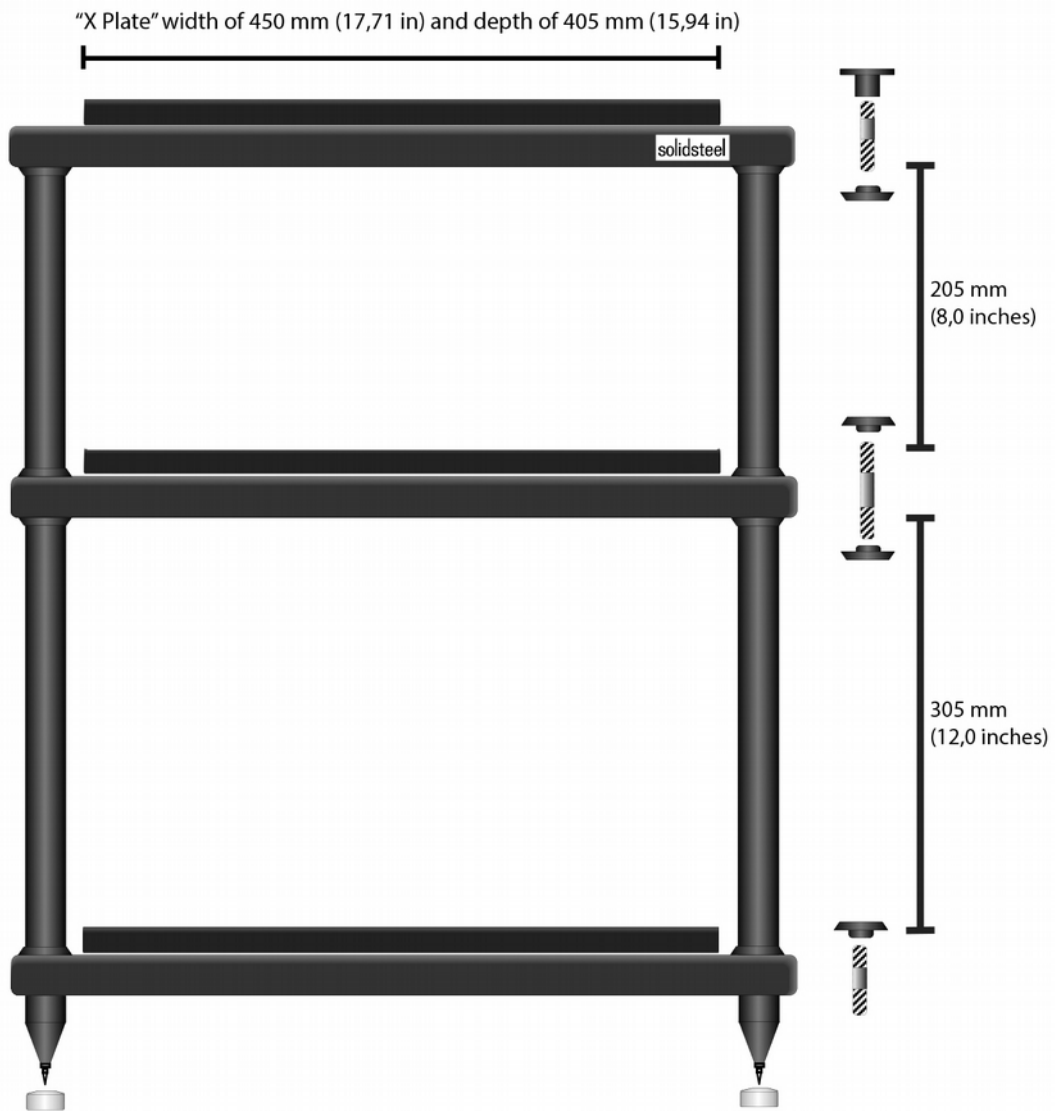

solidsteel

S5-2 Audio rack

Width of 584 mm (23,0 inches), Depth of 430 mm (16,9 inches) and 500 mm of Height (19,7 inches)

solidsteel

S5-3 Audio rack

Width of 584 mm (23,0 inches), Depth of 430 mm (16,9 inches) and 755 mm of Height (29,7 inches)

solidsteel

S5-4 Audio rack

Width of 584 mm (23,0 inches), Depth of 430 mm (16,9 inches) and 1010 mm of Height (39,7 inches)

"X Plate" width of 450 mm (17,71 in) and depth of 405 mm (15,94 in)

solidsteel

S5-5 Audio rack

Width of 584 mm (23,0 inches), Depth of 430 mm (16,9 inches) and 1085 mm of Height (42,7 inches)

"X Plate" width of 450 mm (17,71 in) and depth of 405 mm (15,94 in)